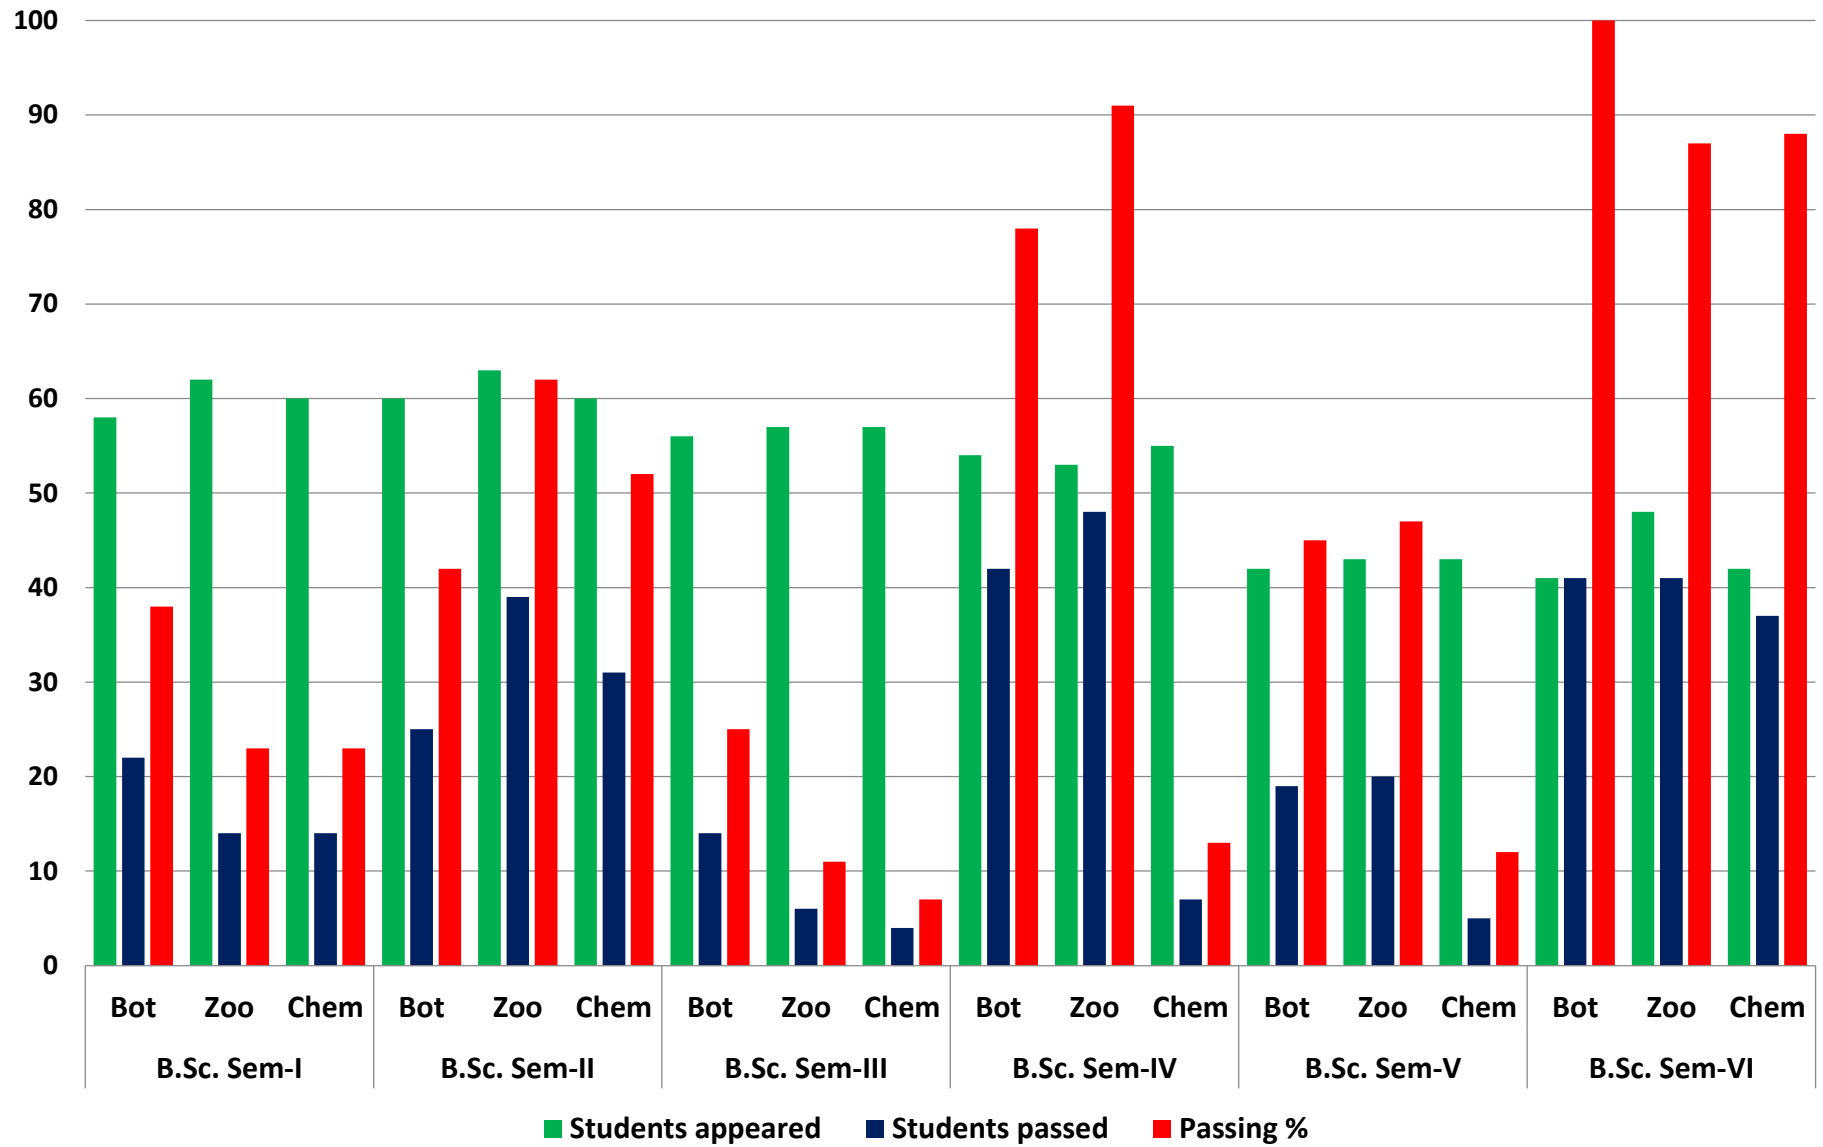

Graphical representation of Result analysis of University Examination for the academic year 2015-2016
CBZ Group